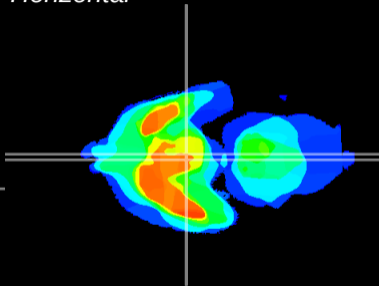

Coronal

Sagittal-R

Sagittal-L

ViBrism: CX05008
Horizontal

Arc