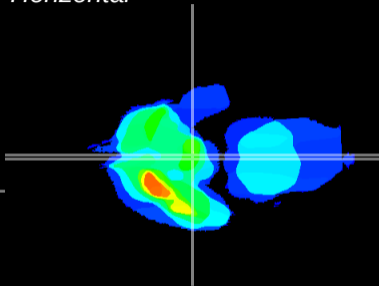

Coronal

Sagittal-R

Sagittal-L

ViBrism: CX05008
Horizontal

ME