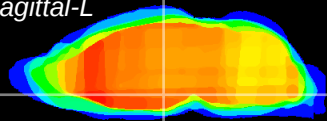

Coronal

Sagittal-R

Sagittal-L

ViBrism: CX05011
Horizontal

DM