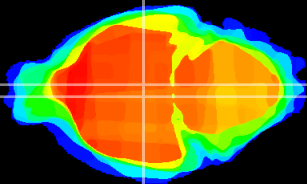

Coronal

Sagittal-R

Sagittal-L

ViBrism: CX05011
Horizontal

DM