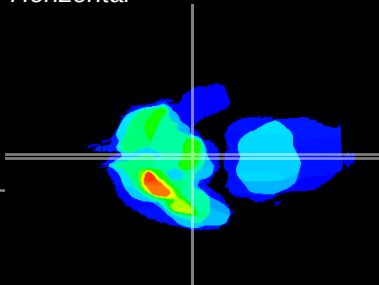

Coronal

Sagittal-R

Sagittal-L

ViBrism: CX05011
Horizontal

ME