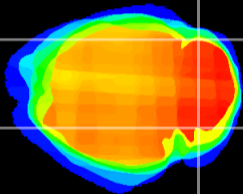

Coronal

Sagittal-R

Sagittal-L

ViBrism: CX05016
Horizontal

Cb lobe