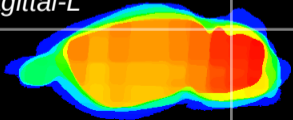

Coronal

Sagittal-R

Sagittal-L

ViBrism: CX05016
Horizontal

Cb lobe