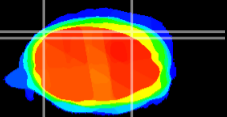

Coronal

Sagittal-R

Sagittal-L

ViBrism: CX05016
Horizontal

Cb lobe