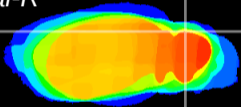

Coronal

Sagittal-R

Sagittal-L

ViBrism: CX05016
Horizontal

Cb lobe