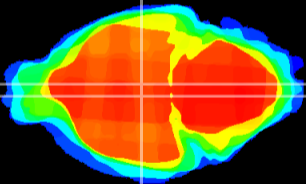

Coronal

Sagittal-R

Sagittal-L

ViBrism: CX05020
Horizontal

DM