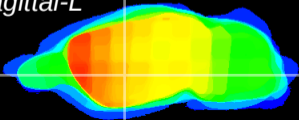

Coronal

Sagittal-R

Sagittal-L

ViBrism: CX05021
Horizontal

GP