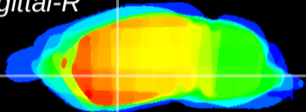

Coronal

Sagittal-R

Sagittal-L

ViBrism: CX05021
Horizontal

GP