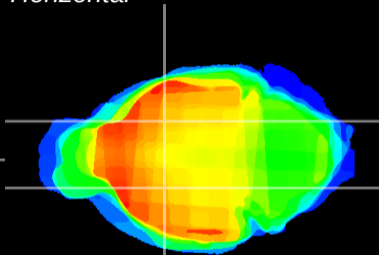

Coronal

Sagittal-R

Sagittal-L

ViBrism: CX05021
Horizontal

GP