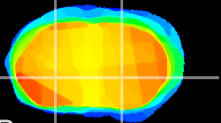

Coronal

Sagittal-R

Sagittal-L

ViBrism: CX05021
Horizontal

GP