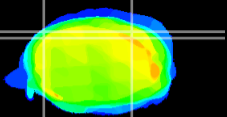

Coronal

Sagittal-R

Sagittal-L

ViBrism: CX05023
Horizontal

Cb lobe