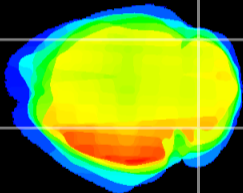

Coronal

Sagittal-R

Sagittal-L

ViBrism: CX05023
Horizontal

Cb lobe