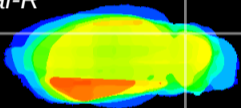

Coronal

Sagittal-R

Sagittal-L

ViBrism: CX05023
Horizontal

Cb lobe