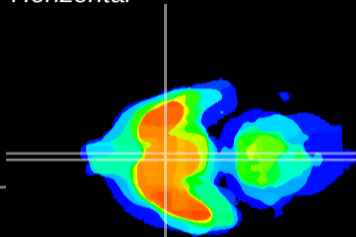

Coronal

Sagittal-R

Sagittal-L

ViBrisM: CX05031
Horizontal

SCN