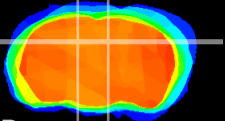

Coronal

Sagittal-R

Sagittal-L

ViBrism: CX05032
Horizontal

DG