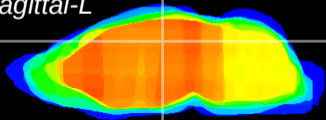

Coronal

Sagittal-R

Sagittal-L

ViBrism: CX05032
Horizontal

DG