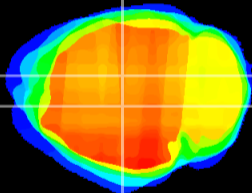

Coronal

Sagittal-R

Sagittal-L

ViBrism: CX05032
Horizontal

DG