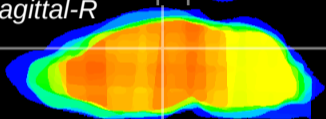

Coronal

Sagittal-R

Sagittal-L

ViBrism: CX05032
Horizontal

DG