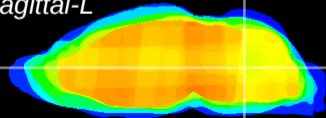

Coronal

Sagittal-R

Sagittal-L

ViBrism: CX05034
Horizontal

MVe