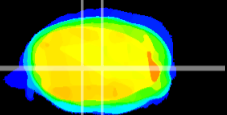

Coronal

Sagittal-R

Sagittal-L

ViBrism: CX05034
Horizontal

MVe