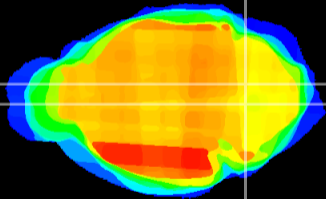

Coronal

Sagittal-R

Sagittal-L

ViBrism: CX05034
Horizontal

MVe