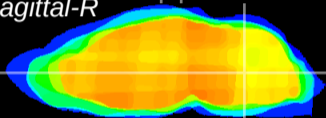

Coronal

Sagittal-R

Sagittal-L

ViBrism: CX05034
Horizontal

MVe