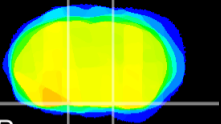

Coronal

Sagittal-R

Sagittal-L

ViBriSM: CX05035
Horizontal

S0