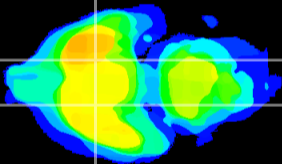

Coronal

Sagittal-R

Sagittal-L

ViBriSM: CX05035
Horizontal

S0