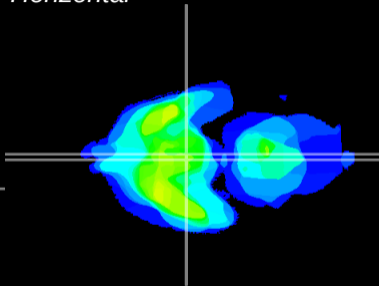

Coronal

Sagittal-R

Sagittal-L

ViBrism: CX05038
Horizontal

Arc