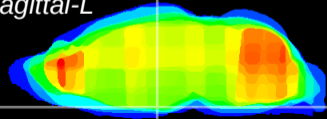

Coronal

Sagittal-R

Sagittal-L

ViBrism: CX05038
Horizontal

Arc