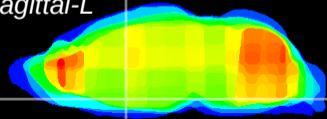

Coronal

Sagittal-R

Sagittal-L

ViBriSM: CX05038
Horizontal

MPA