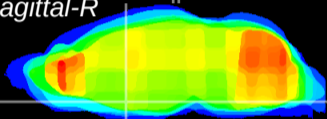

Coronal

Sagittal-R

Sagittal-L

ViBriSM: CX05038
Horizontal

MPA