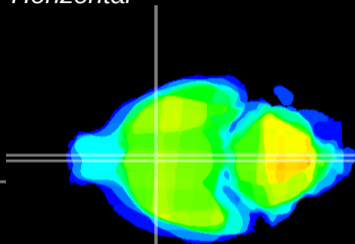

Coronal

Sagittal-R

Sagittal-L

ViBriSM: CX05038
Horizontal

MPA