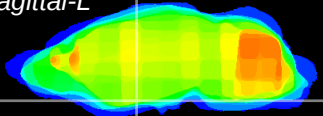

Coronal

Sagittal-R

Sagittal-L

ViBrism: CX05038
Horizontal

S0