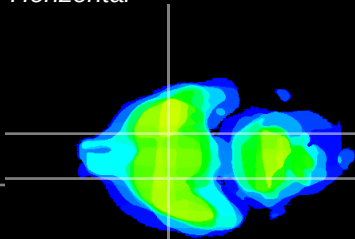

Coronal

Sagittal-R

Sagittal-L

ViBrism: CX05038
Horizontal

S0