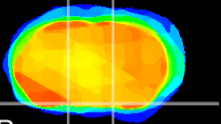

Coronal

Sagittal-R

Sagittal-L

ViBrism: CX05044  
Horizontal

S0