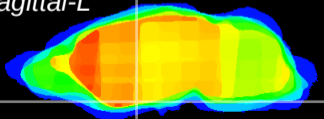

Coronal

Sagittal-R

Sagittal-L

ViBrism: CX05044  
Horizontal

S0