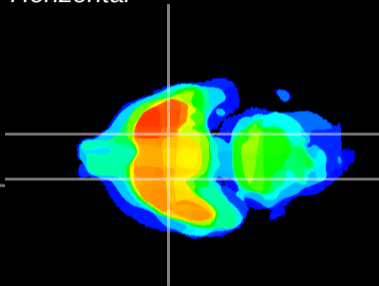

Coronal

Sagittal-R

Sagittal-L

ViBrism: CX05044  
Horizontal

S0