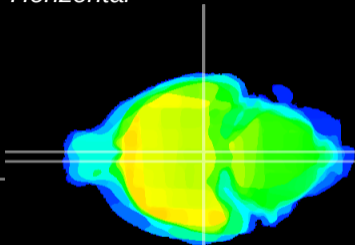

Coronal

Sagittal-R

Sagittal-L

ViBrism: CX05048
Horizontal

M