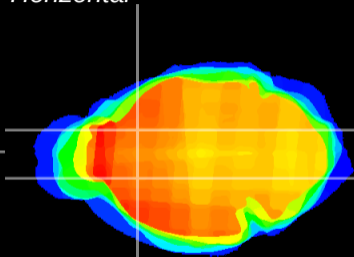

Coronal

Sagittal-R

Sagittal-L

ViBrism: CX05050
Horizontal

CPu medial