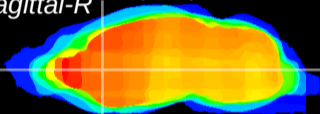

Coronal

Sagittal-R

Sagittal-L

ViBrism: CX05050
Horizontal

CPu medial