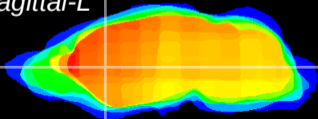

Coronal

Sagittal-R

Sagittal-L

ViBrism: CX05050
Horizontal

CPu medial