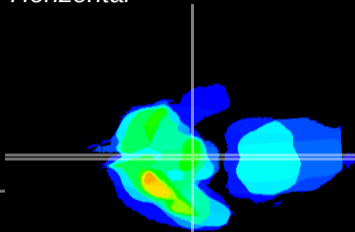

Coronal

Sagittal-R

Sagittal-L

ViBrism: CX05053
Horizontal

ME