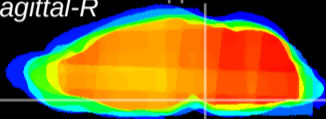

Coronal

Sagittal-R

Sagittal-L

ViBrism: CX05053
Horizontal

Pn