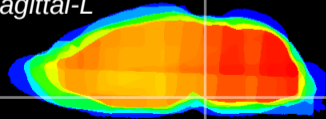

Coronal

Sagittal-R

Sagittal-L

ViBrism: CX05053
Horizontal

Pn