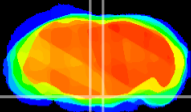

Coronal

Sagittal-R

Sagittal-L

ViBrism: CX05053
Horizontal

Pn