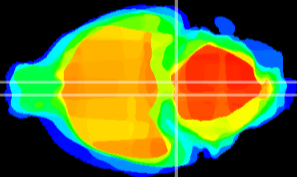

Coronal

Sagittal-R

Sagittal-L

ViBrism: CX05053
Horizontal

Pn