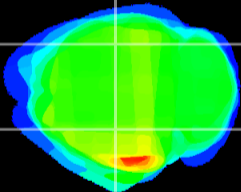

Coronal

Sagittal-R

Sagittal-L

ViBrism: CX05054
Horizontal

CA2/CA3