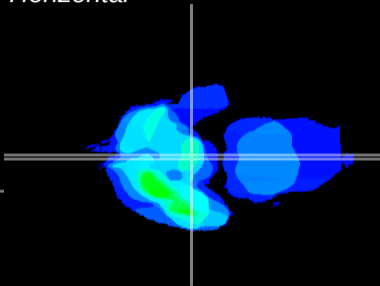

Coronal

Sagittal-R

Sagittal-L

ViBrism: CX05054
Horizontal

ME