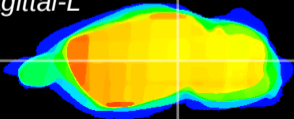

Coronal

Sagittal-R

Sagittal-L

ViBrism: CX05057
Horizontal

MG