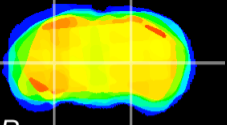

Coronal

Sagittal-R

Sagittal-L

ViBrism: CX05057
Horizontal

MG