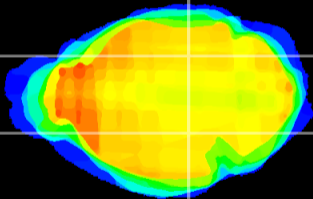

Coronal

Sagittal-R

Sagittal-L

ViBrism: CX05057
Horizontal

MG