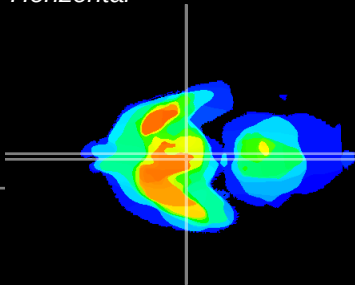

Coronal

Sagittal-R

Sagittal-L

ViBrism: CX05058
Horizontal

Arc