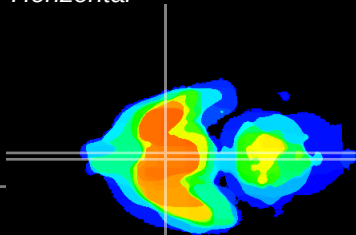

Coronal

Sagittal-R

Sagittal-L

ViBriSM: CX05058
Horizontal

SCN