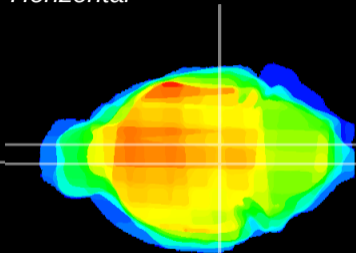

Coronal

Sagittal-R

Sagittal-L

ViBrism: CX05060
Horizontal

VTA