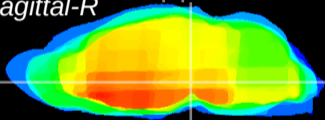

Coronal

Sagittal-R

Sagittal-L

ViBrism: CX05060
Horizontal

VTA