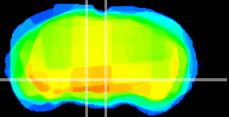

Coronal

Sagittal-R

Sagittal-L

ViBrism: CX05060
Horizontal

VTA