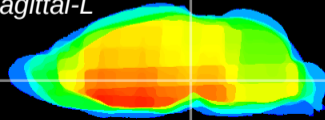

Coronal

Sagittal-R

Sagittal-L

ViBrism: CX05060
Horizontal

VTA