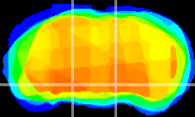

Coronal

Sagittal-R

Sagittal-L

ViBrism: CX05066
Horizontal

SN