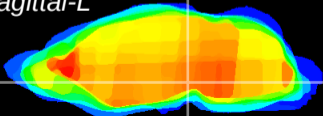

Coronal

Sagittal-R

Sagittal-L

ViBrism: CX05066
Horizontal

SN