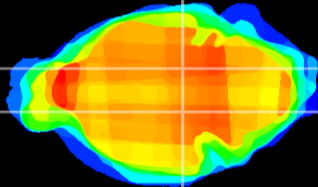

Coronal

Sagittal-R

Sagittal-L

ViBrism: CX05066
Horizontal

SN