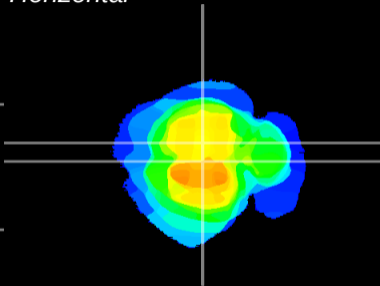

Coronal

Sagittal-R

Sagittal-L

ViBrism: CX05068
Horizontal

RS