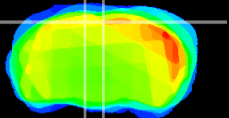

Coronal

Sagittal-R

Sagittal-L

ViBrism: CX05068
Horizontal

RS