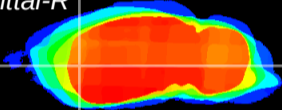

Coronal

Sagittal-R

Sagittal-L

ViBriSM: CX05069
Horizontal

CPU lateral