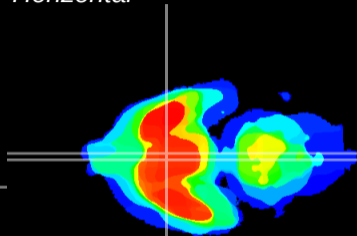

Coronal

Sagittal-R

Sagittal-L

ViBriSm: CX05069  
Horizontal

SCN