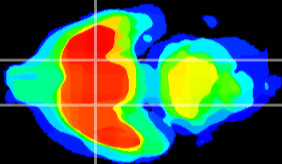

Coronal

Sagittal-R

Sagittal-L

ViBrism: CX05069
Horizontal

S0