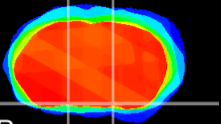

Coronal

Sagittal-R

Sagittal-L

ViBrism: CX05069
Horizontal

S0