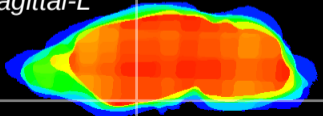

Coronal

Sagittal-R

Sagittal-L

ViBrism: CX05069
Horizontal

S0