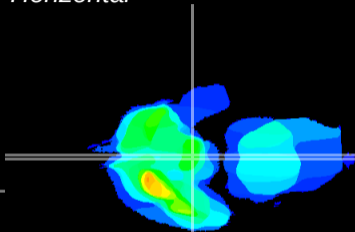

Coronal

Sagittal-R

Sagittal-L

ViBrism: CX05083
Horizontal

ME