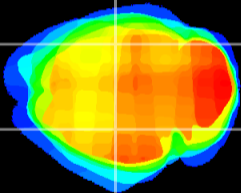

Coronal

Sagittal-R

Sagittal-L

ViBrism: CX05086
Horizontal

CA2/CA3