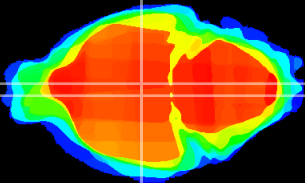

Coronal

Sagittal-R

Sagittal-L

ViBrism: CX05088
Horizontal

DM