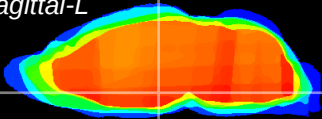

Coronal

Sagittal-R

Sagittal-L

ViBrism: CX05088
Horizontal

DM