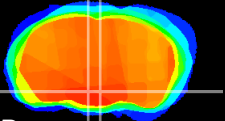

Coronal

Sagittal-R

Sagittal-L

ViBrism: CX05088
Horizontal

DM