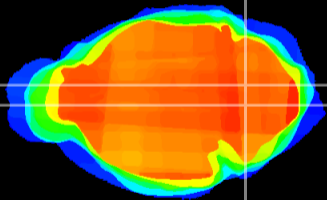

Coronal

Sagittal-R

Sagittal-L

ViBrism: CX05088
Horizontal

MVe