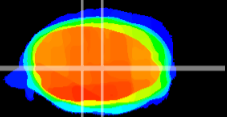

Coronal

Sagittal-R

Sagittal-L

ViBrism: CX05088
Horizontal

MVe