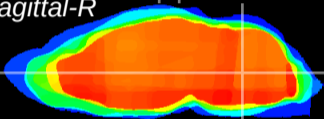

Coronal

Sagittal-R

Sagittal-L

ViBrism: CX05088
Horizontal

MVe