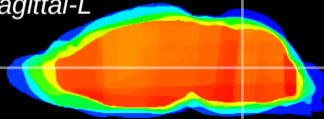

Coronal

Sagittal-R

Sagittal-L

ViBrism: CX05088
Horizontal

MVe