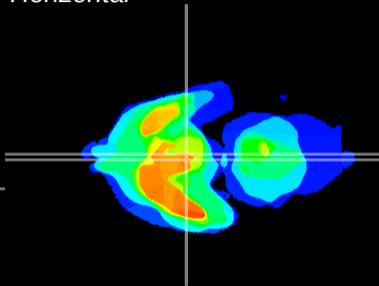

Coronal

Sagittal-R

Sagittal-L

ViBrism: CX05094
Horizontal

Arc