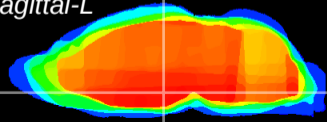

Coronal

Sagittal-R

Sagittal-L

ViBrism: CX05097
Horizontal

DM