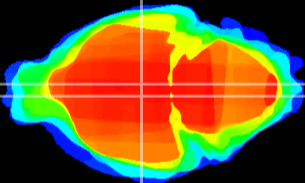

Coronal

Sagittal-R

Sagittal-L

ViBrism: CX05097
Horizontal

DM