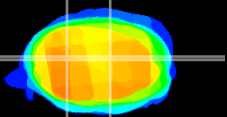

Coronal

Sagittal-R

Sagittal-L

ViBrism: CX05099
Horizontal

Cb nucleus