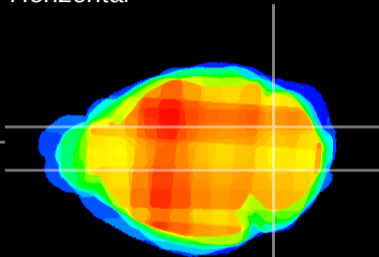

Coronal

Sagittal-R

Sagittal-L

ViBrism: CX05099
Horizontal

Cb nucleus