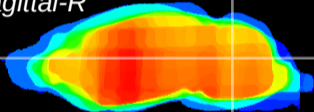

Coronal

Sagittal-R

Sagittal-L

ViBrism: CX05099
Horizontal

Cb nucleus