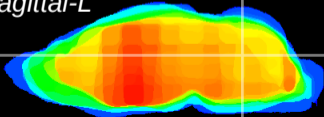

Coronal

Sagittal-R

Sagittal-L

ViBrism: CX05099
Horizontal

Cb nucleus