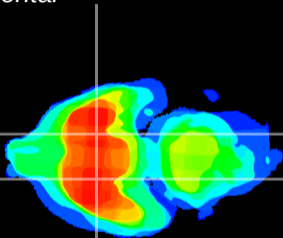

Coronal

Sagittal-R

Sagittal-L

ViBrism: CX05099
Horizontal

S0