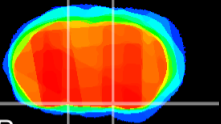

Coronal

Sagittal-R

Sagittal-L

ViBrism: CX05099
Horizontal

S0