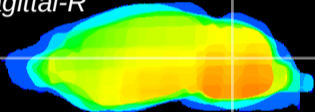

Coronal

Sagittal-R

Sagittal-L

ViBrism: CX05101
Horizontal

Cb nucleus