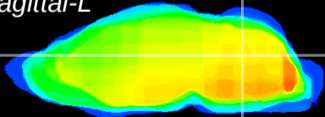

Coronal

Sagittal-R

Sagittal-L

ViBrism: CX05101
Horizontal

Cb nucleus