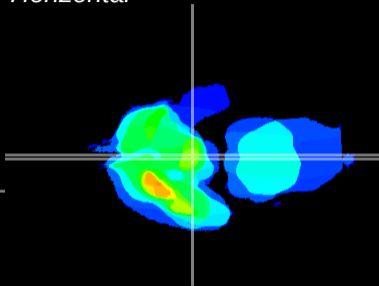

Coronal

Sagittal-R

Sagittal-L

ViBrism: CX05102
Horizontal

ME