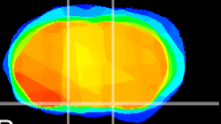

Coronal

Sagittal-R

Sagittal-L

ViBrism: CX05104
Horizontal

S0