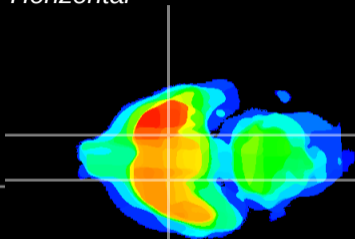

Coronal

Sagittal-R

Sagittal-L

ViBrism: CX05104
Horizontal

S0