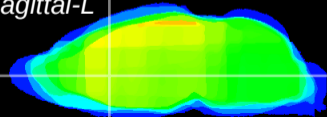

Coronal

Sagittal-R

Sagittal-L

ViBrism: CX05105
Horizontal

LS