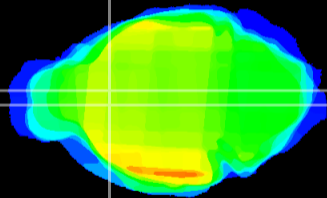

Coronal

Sagittal-R

Sagittal-L

ViBrism: CX05105
Horizontal

LS