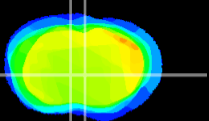

Coronal

Sagittal-R

Sagittal-L

ViBrism: CX05105
Horizontal

LS