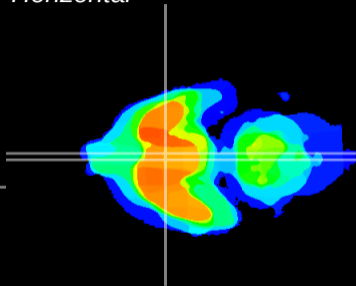

Coronal

Sagittal-R

Sagittal-L

ViBrism: CX05108
Horizontal

SCN