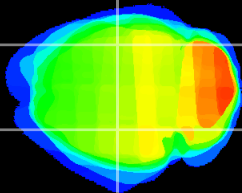

Coronal

Sagittal-R

Sagittal-L

ViBrism: CX05114
Horizontal

CA2/CA3