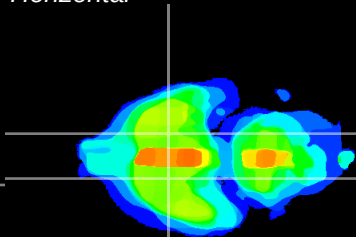

Coronal

Sagittal-R

Sagittal-L

ViBrism: CX05116
Horizontal

S0