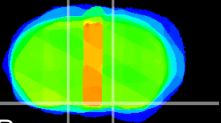

Coronal

Sagittal-R

Sagittal-L

ViBrism: CX05116
Horizontal

S0