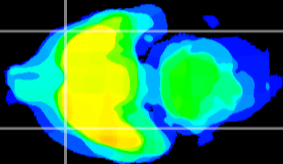

Coronal

Sagittal-R

Sagittal-L

ViBrism: CX05118
Horizontal

Pir