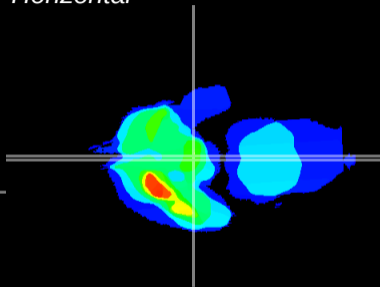

Coronal

Sagittal-R

Sagittal-L

ViBrism: CX05120
Horizontal

ME