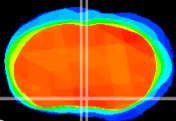

Coronal

Sagittal-R

Sagittal-L

ViBrism: CX05124
Horizontal

MPA