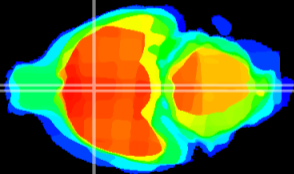

Coronal

Sagittal-R

Sagittal-L

ViBrism: CX05124
Horizontal

MPA