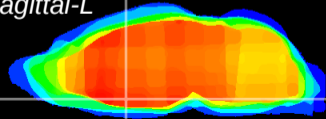

Coronal

Sagittal-R

Sagittal-L

ViBrism: CX05124
Horizontal

MPA