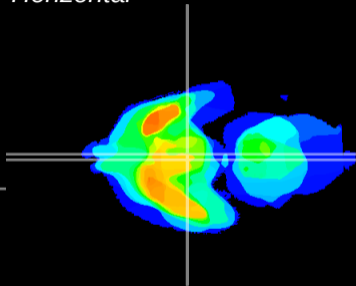

Coronal

Sagittal-R

Sagittal-L

ViBrism: CX05125
Horizontal

Arc